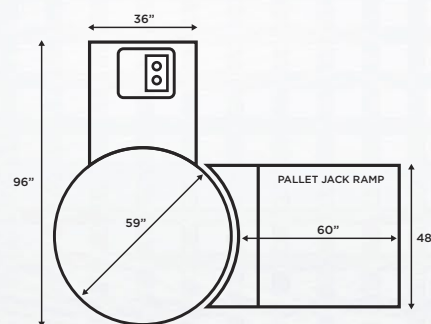

SONIC LPX

Mach 1

3245 Bd Pitfield, Saint-Laurent, QC Canada H4S 1H3

info@strapco.ca www.strapco.ca

514 683 0555

514 683 0557

Strapco