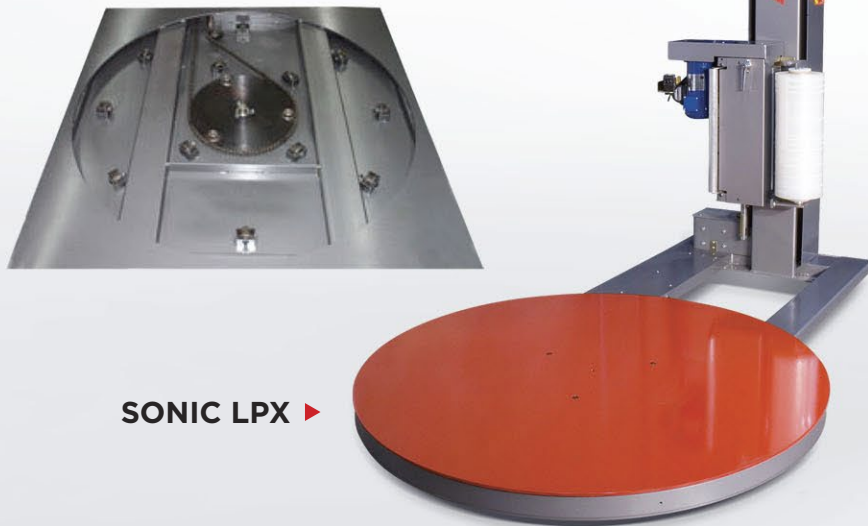

SONIC LINE

the most versatile turntable stretch wrapper

LOW-PROFILE SEMI-AUTOMATIC

SONIC LPX ▶

The X-TRETCH pre-stretch film carriage provides superior film economy, film tension and user safety.

- ✓ Uses 20" machine film
- ✓ Electronically adjustable film tension
- ✓ 250% film pre-stretch ratio, others available
- ✓ Maintenance free ball bearing carriage guide
- ✓ Automatic corner compensation
- ✓ Lifetime warranty on stretch rollers

The Robust PRO-GLIDE turntable support system is maintenance free and features superior weight capacity.

- ✓ Structural steel frame
- ✓ Forklift portable
- ✓ Flush with floor pit mountable
- ✓ Easy access to components
- ✓ 1/2 HP turntable drive motor
- ✓ Heavy duty turntable chain drive
- ✓ Maintenance free turntable support casters
- ✓ Heavy duty turntable chain drive

POPULAR OPTIONS

- ▶ Standard loading ramp for pallet jack
- ▶ Extended heavy duty ramp for electrical walkie
- ▶ Wrap height extension for taller pallets
- ▶ Frame extension for longer and wider pallets
- ▶ Auto film cut
- ▶ 30" film carriage
- ▶ 70" diameter turntable

TECHNICAL SPECIFICATIONS

▶ Turntable Speed	Adjustable up to 16 RPM
▶ Control Type	Full-Feature Semi-Automatic
▶ Max. Load Capacity	5,000 lbs
▶ Max. Load Height	86"
▶ Turntable Size	59" diameter
▶ Turntable Height	3" from floor
▶ Pre-Stretch Ratio	250% standard
▶ Max. Load Size	56" x 56"
▶ Electrical	115/1/60 15 amp
▶ Warranty	3/5 years
▶ Tower Height	85"
▶ Clearance Required	97"